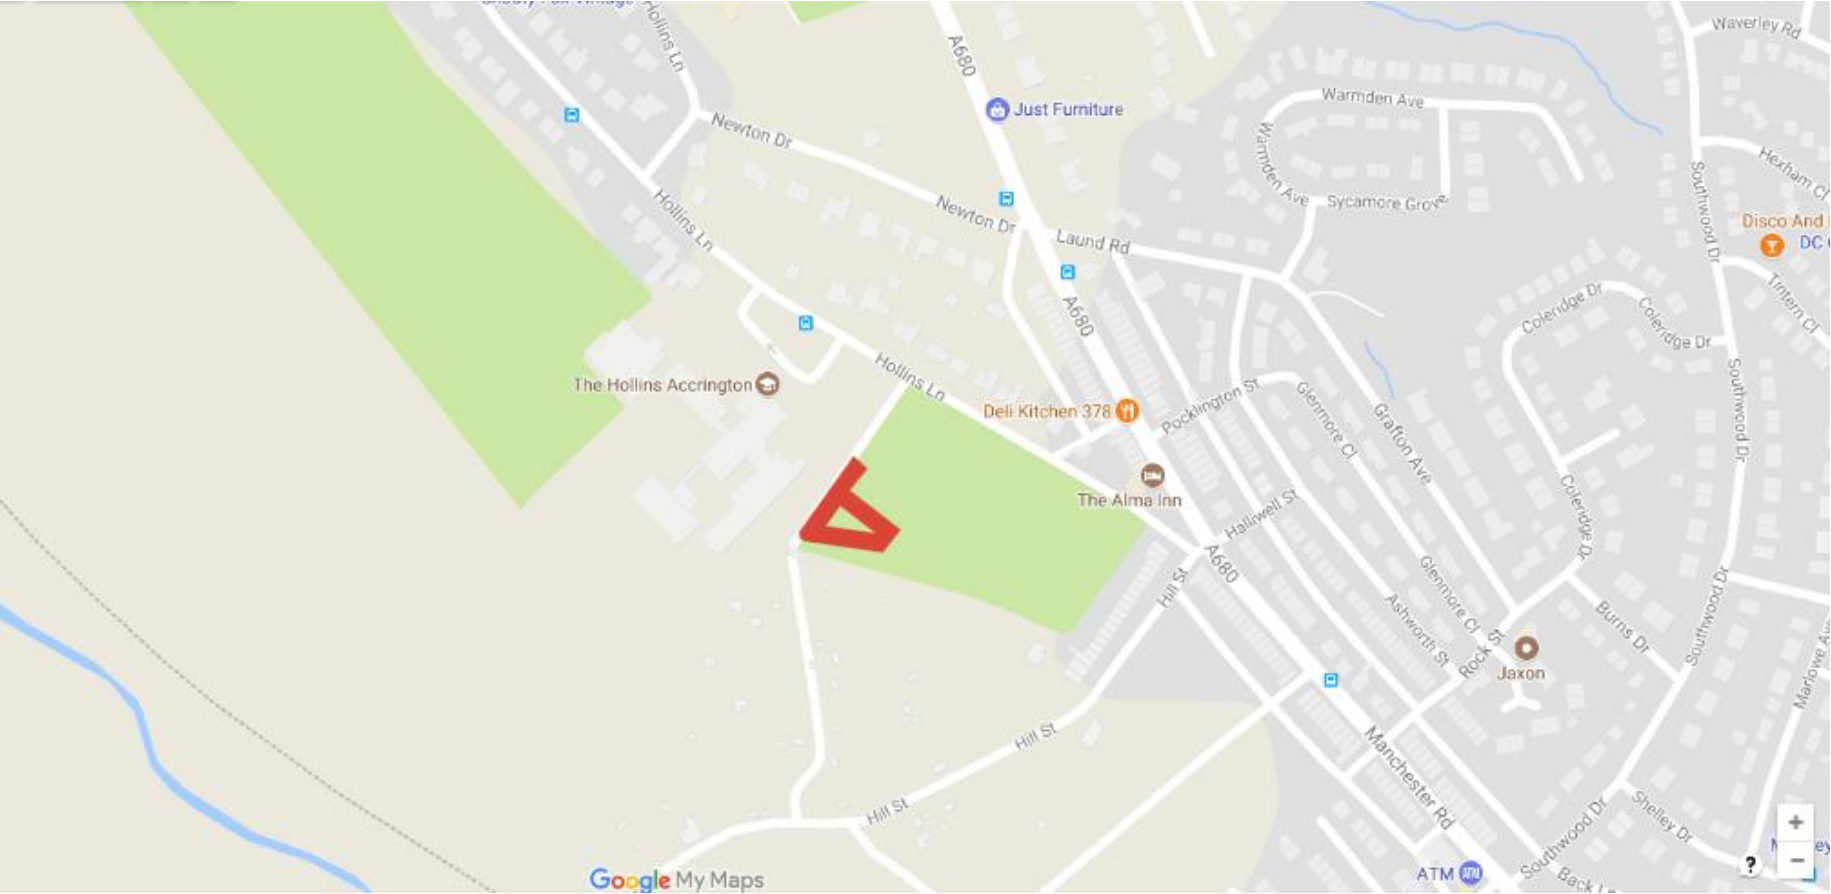

Imagery ©2021 Infoterra Ltd & Bluesky, Maxar Technologies, The GeoInformation Group, Map data ©2021

Oak Hill Park Play Area and MUGA, Accrington

Imagery ©2021 Infoterra Ltd & Bluesky, Maxar Technologies, The GeoInformation Group,
Map data ©2021

Burnley Road Play Area, Altham

Imagery ©2021 Infoterra Ltd & Bluesky, Maxar Technologies, The GeoInformation Group,
Map data ©2021

Baxenden Rec Play Area and MUGA, Baxenden

Saint James' Skateboard Park, Accrington