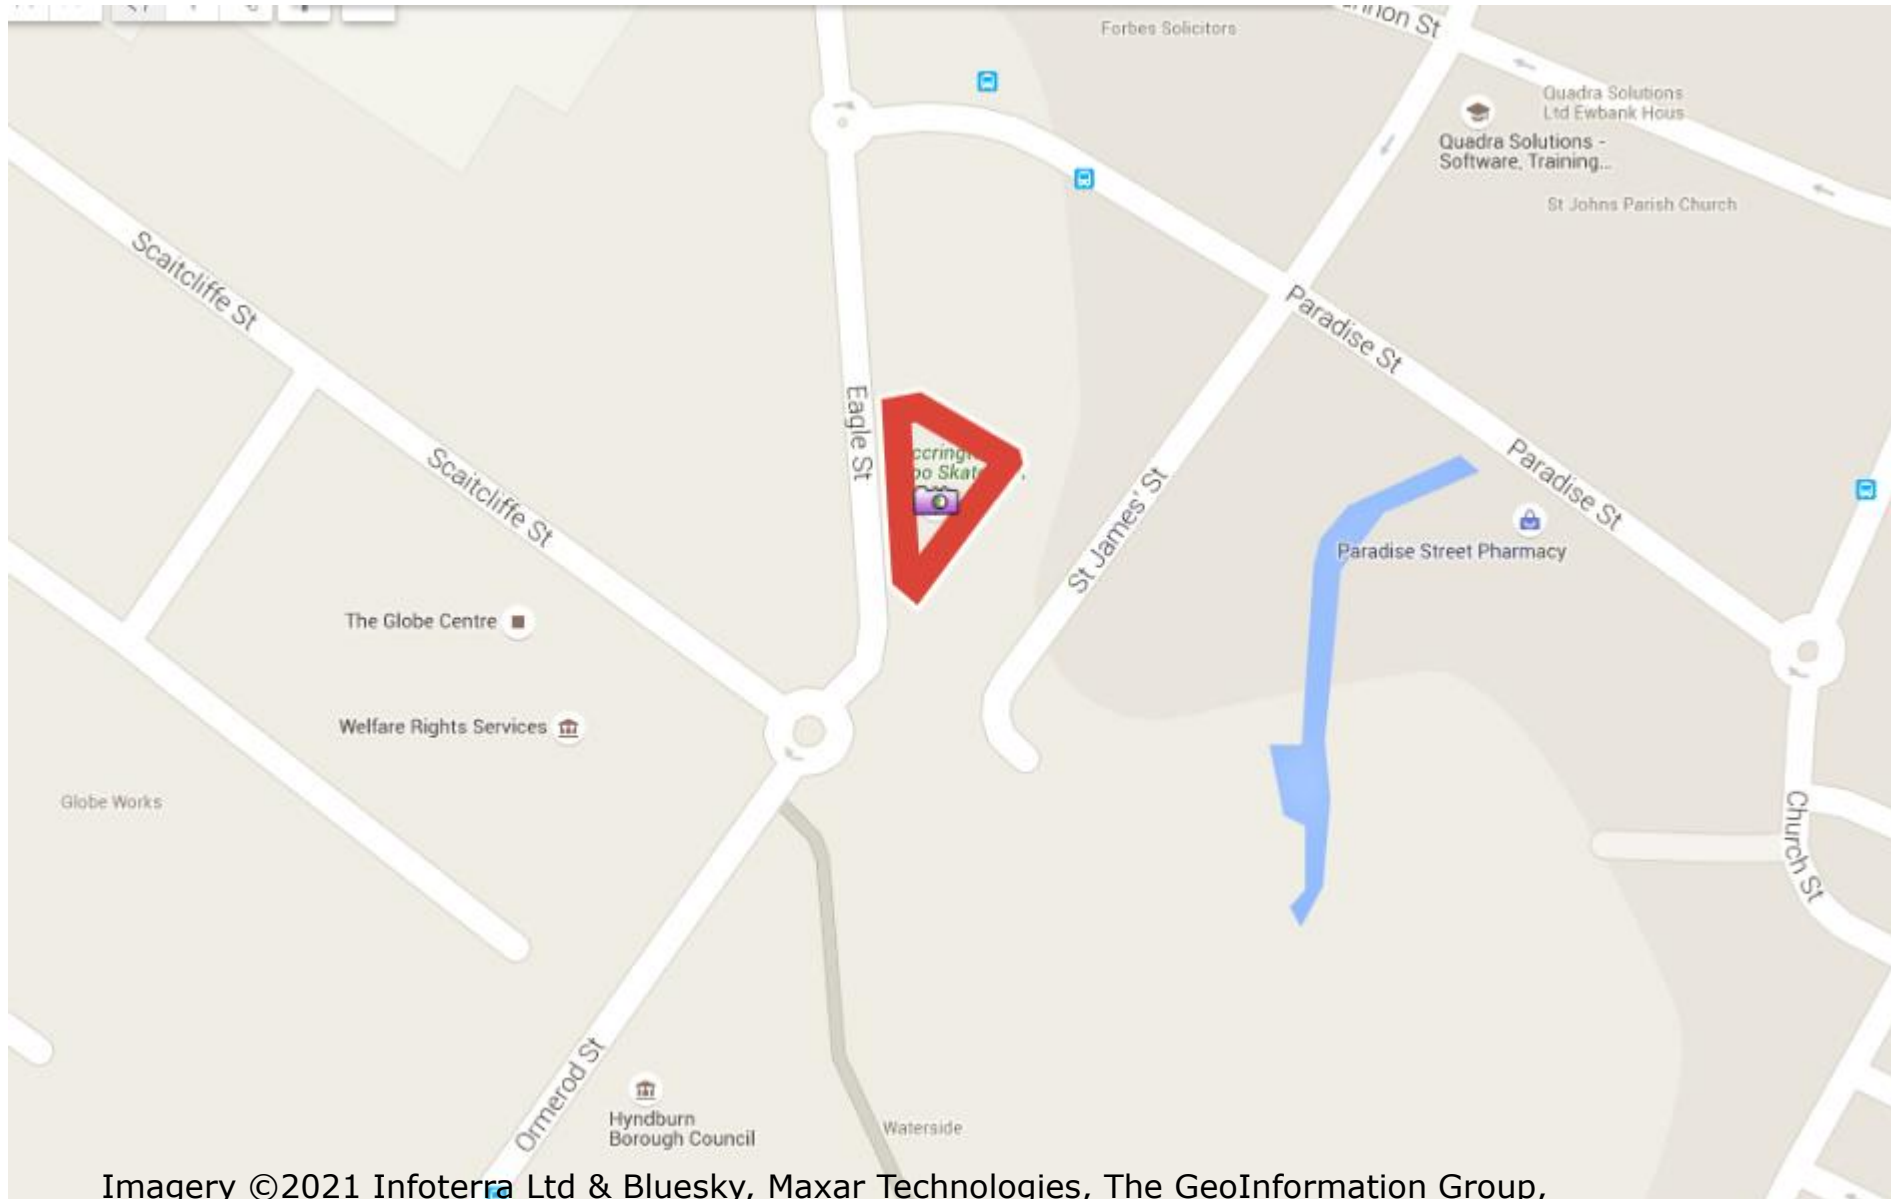

Burnley Road Play Area, Altham

Imagery ©2021 Infoterra Ltd & Bluesky, Maxar Technologies, The GeoInformation Group,
Map data ©2021

Baxenden Rec Play Area and MUGA, Baxenden

Saint James' Skateboard Park, Accrington